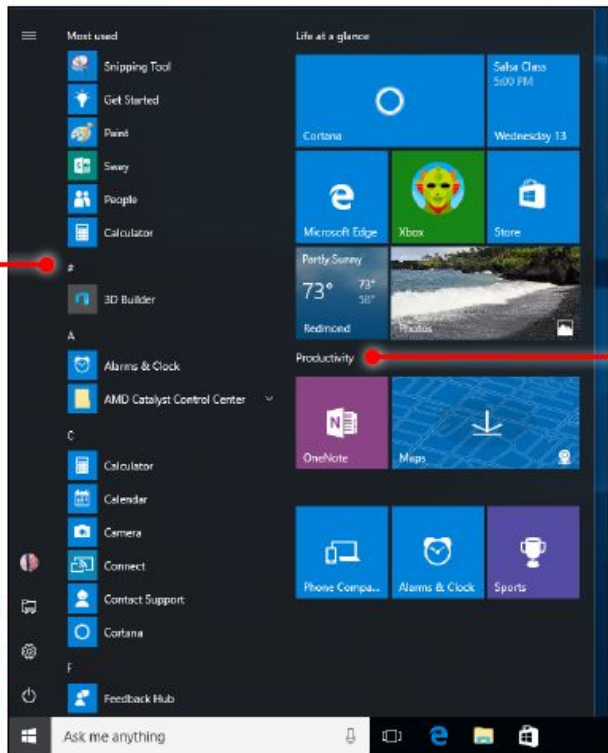

The new Start Menu

The Start button

In the lower-left corner, it puts what you need at your fingertips.

Browse every app

Find files

Personalize settings

Make the defaults even better. Monitors, networks, printers, and more.

Turn the PC off

Use an app all the time? Pin it

Press and hold (or right-click) an app, then select **Pin to Start**.

Group apps

Drag apps into groups, press and hold (or right-click) to resize, and select the title space to give the group a new or better name.

Change Default Program “open with”

Change Second Display

Action Center

Action center

Check your mail

Scan your recent messages and reply right from here instead of opening your mail app.

One-click connections

Connect to a Bluetooth radio, Miracast TV, or WiGig dock.

One-tap switch to tablet mode

Project to a screen with a tap or click

Clear everything at once

Old news? Clean house with a single tap or click.

See if your PC needs attention